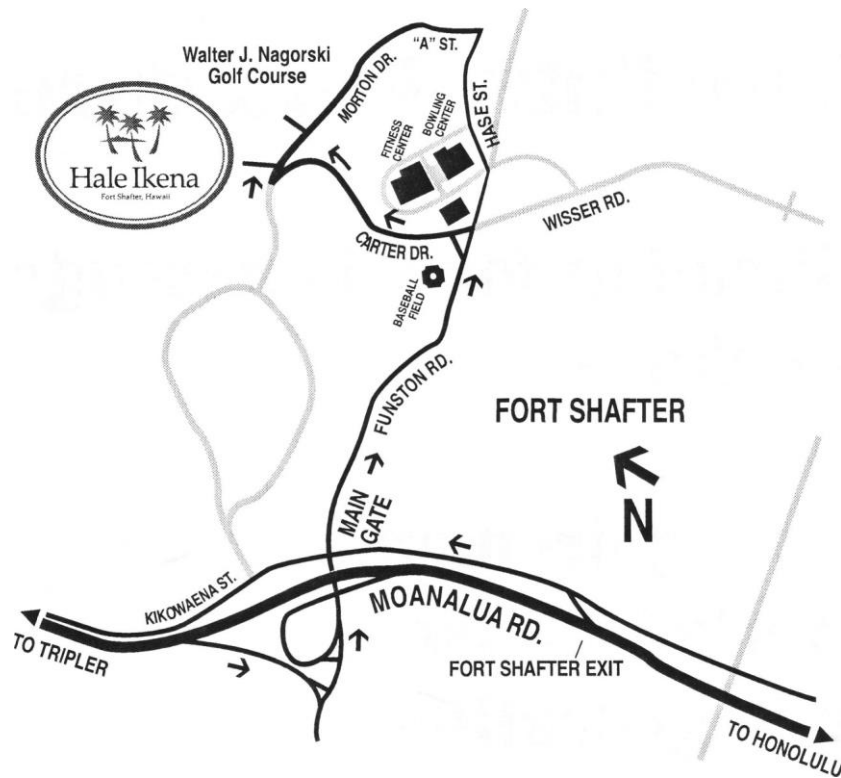

A Map to Hale Ikena

DIRECTIONS

FROM EWA: Take FT. SHAFTER EXIT and turn left at traffic light. Follow road through MAIN GATE on FUNSTON ROAD. Turn left onto CARTER DRIVE from left turn only lane. Follow road and take sharp right up MORTON DRIVE. Hale Ikena entrance is on left.

FROM HONOLULU: Take FT. SHAFTER EXIT onto KIKOWAENA ROAD. Turn right through MAIN GATE onto FUNSTON ROAD. Turn left onto CARTER DRIVE from left turn only lane. Follow road and take sharp right up MORTON DRIVE. Entrance to Hale Ikena is on left.